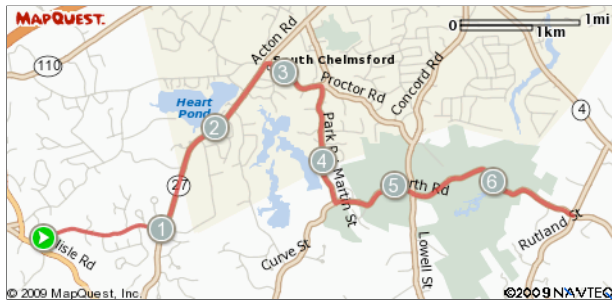

ROUTE DESCRIPTION:
No Description Provided

Notes		
AT	FOR	NOTES
1.03 mi.	← 0ft	Turn left at Acton Rd/ MA-27
1.03 mi.	← 1mi 4019ft	Turn left at Acton Rd/ MA-27
2.79 mi.	→ 220ft	Turn right at Common St
2.84 mi.	→ 2810ft	Turn right at Proctor Rd
3.37 mi.	→ 3890ft	Turn right at Park Rd
4.11 mi.	↑ 1849ft	Continue on Martin St
4.46 mi.	← 3808ft	Turn left at Curve St
5.18 mi.	→ 81ft	Turn right at Lowell St
5.19 mi.	⬇ 1mi 3064ft	Turn left at North Rd
6.77 mi.	→ 0ft	Turn right at Rutland St
6.77 mi.	→ 5066ft	Turn right at Rutland St

This segment shows [2]6.87 mi. (36,267 ft.) of your route.