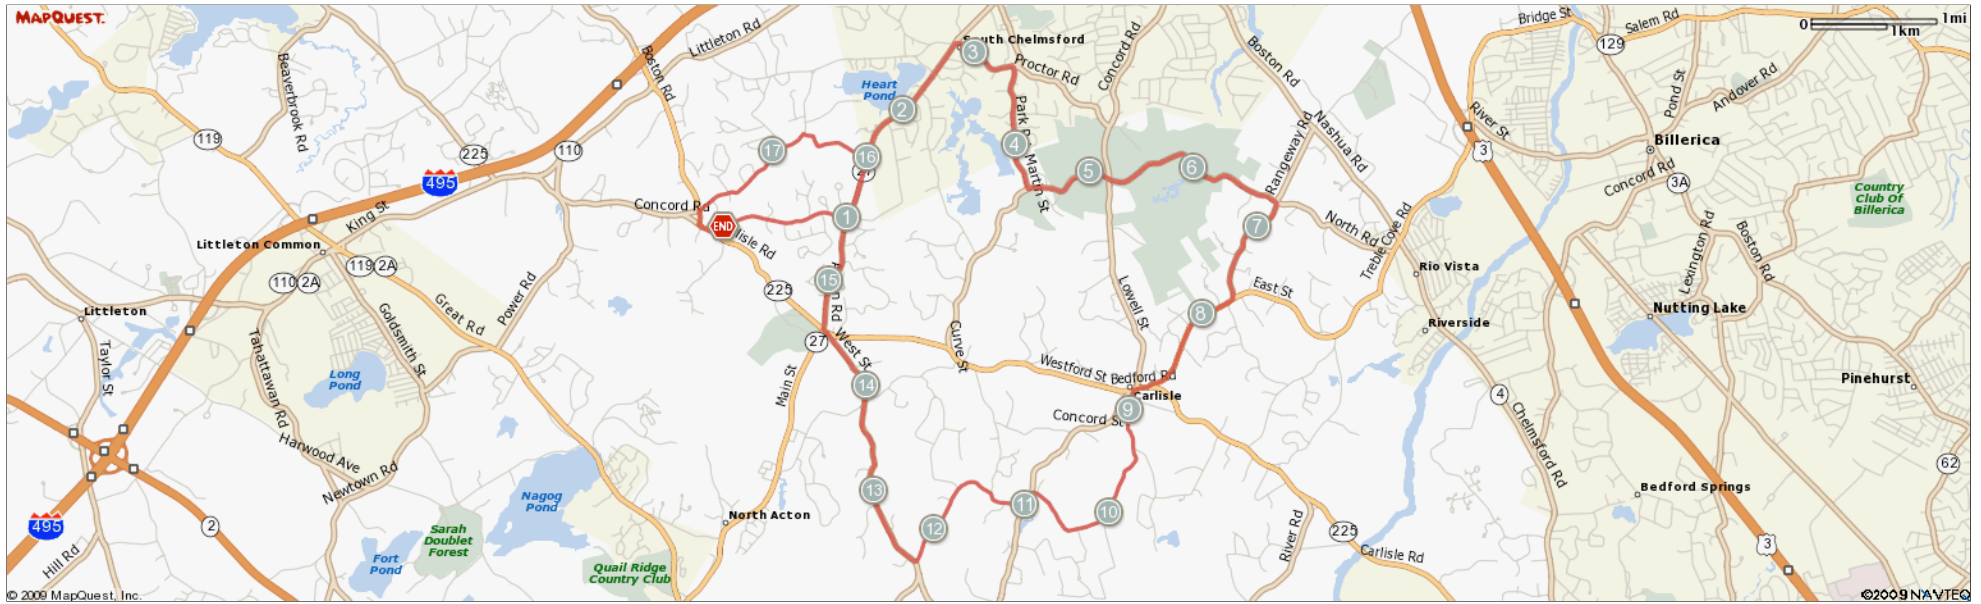

ROUTE DESCRIPTION:
No Description Provided