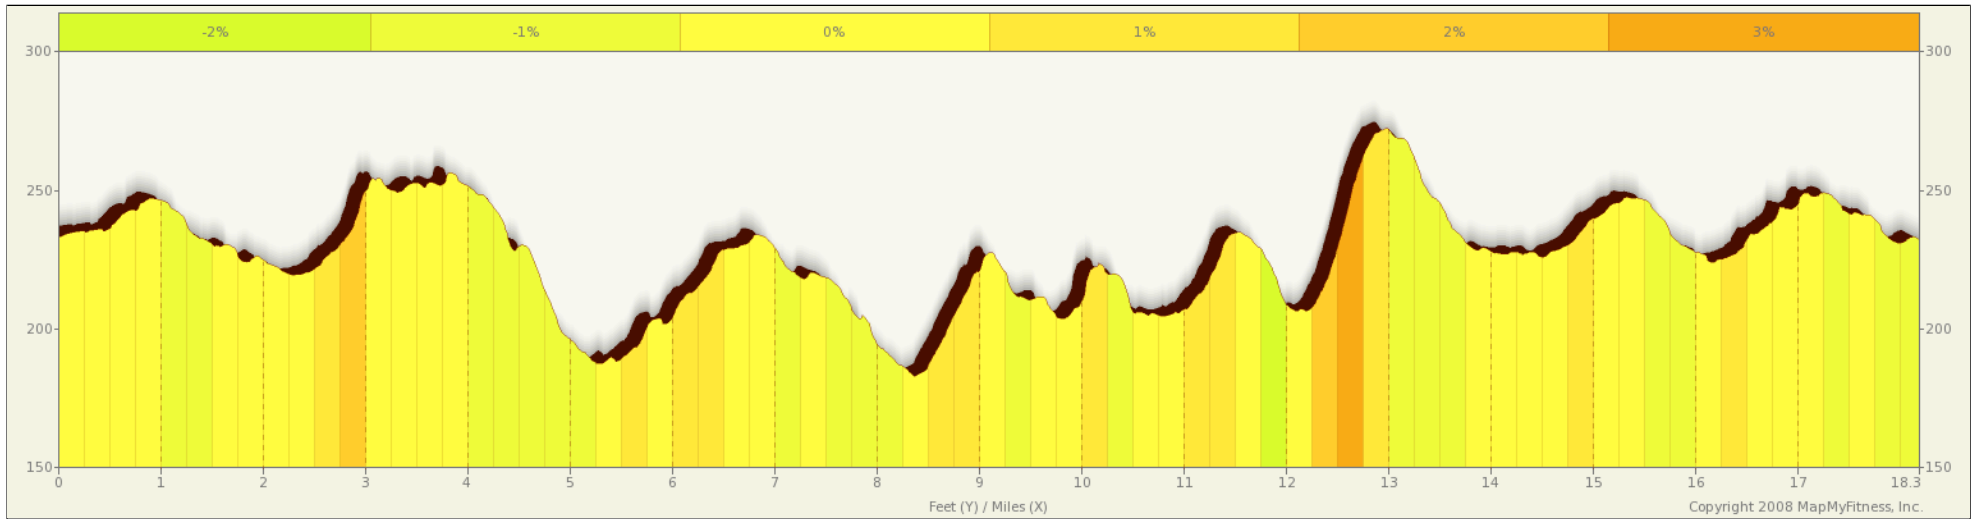

ROUTE DESCRIPTION:
No Description Provided

ROUTE DESCRIPTION:
 No Description Provided

Notes		
AT	FOR	NOTES
1.03 mi.	0ft	Turn left at Acton Rd/ MA-27
1.03 mi.	1mi 4019ft	Turn left at Acton Rd/ MA-27
2.79 mi.	220ft	Turn right at Common St
2.84 mi.	2810ft	Turn right at Proctor Rd
3.37 mi.	3890ft	Turn right at Park Rd
4.11 mi.	1849ft	Continue on Martin St
4.46 mi.	3808ft	Turn left at Curve St
5.18 mi.	81ft	Turn right at Lowell St
5.19 mi.	1mi 3064ft	Turn left at North Rd
6.77 mi.	0ft	Turn right at Rutland St
6.77 mi.	5066ft	Turn right at Rutland St

Notes		
AT	FOR	NOTES
7.73 mi.	1mi 437ft	Turn right at East St
8.81 mi.	187ft	Slight right at Bedford Rd/ MA-225
8.85 mi.	0ft	Slight left to stay on Bedford Rd/ MA-225
8.85 mi.	210ft	Slight left to stay on Bedford Rd/ MA-225
8.89 mi.	174ft	At the traffic circle
8.92 mi.	1mi 1170ft	Turn left at School St
10.14 mi.	3915ft	Continue on Russell St
10.89 mi.	671ft	Turn left at Concord St
11.01 mi.	1mi 1736ft	Turn right at South St
12.34 mi.	88ft	Turn right at West St

This segment shows [2]5.59 mi. (29,496 ft.) of your route.

Notes		
AT	FOR	NOTES
12.36 mi.	⬆ 2mi 1007ft	Turn right to stay on West St
14.55 mi.	↙ 253ft	Slight left at Carlisle Rd/ MA-225
14.6 mi.	→ 1mi 3052ft	Turn right at Acton Rd/ MA-27
16.18 mi.	← 3210ft	Turn left at Greenwood Rd
16.78 mi.	← 1mi 637ft	Turn left at Old Lowell Rd
17.9 mi.	← 639ft	Turn left at Carlisle Rd
18.02 mi.	← 0ft	Turn left at Carlisle Rd/ MA-225
18.02 mi.	← 912ft	Turn left at Carlisle Rd/ MA-225
18.2 mi.	← 452ft	Turn left at Griffin Rd
18.28 mi.	→ -	Start

This segment shows [2]5.94 mi. (31,368 ft.) of your route.